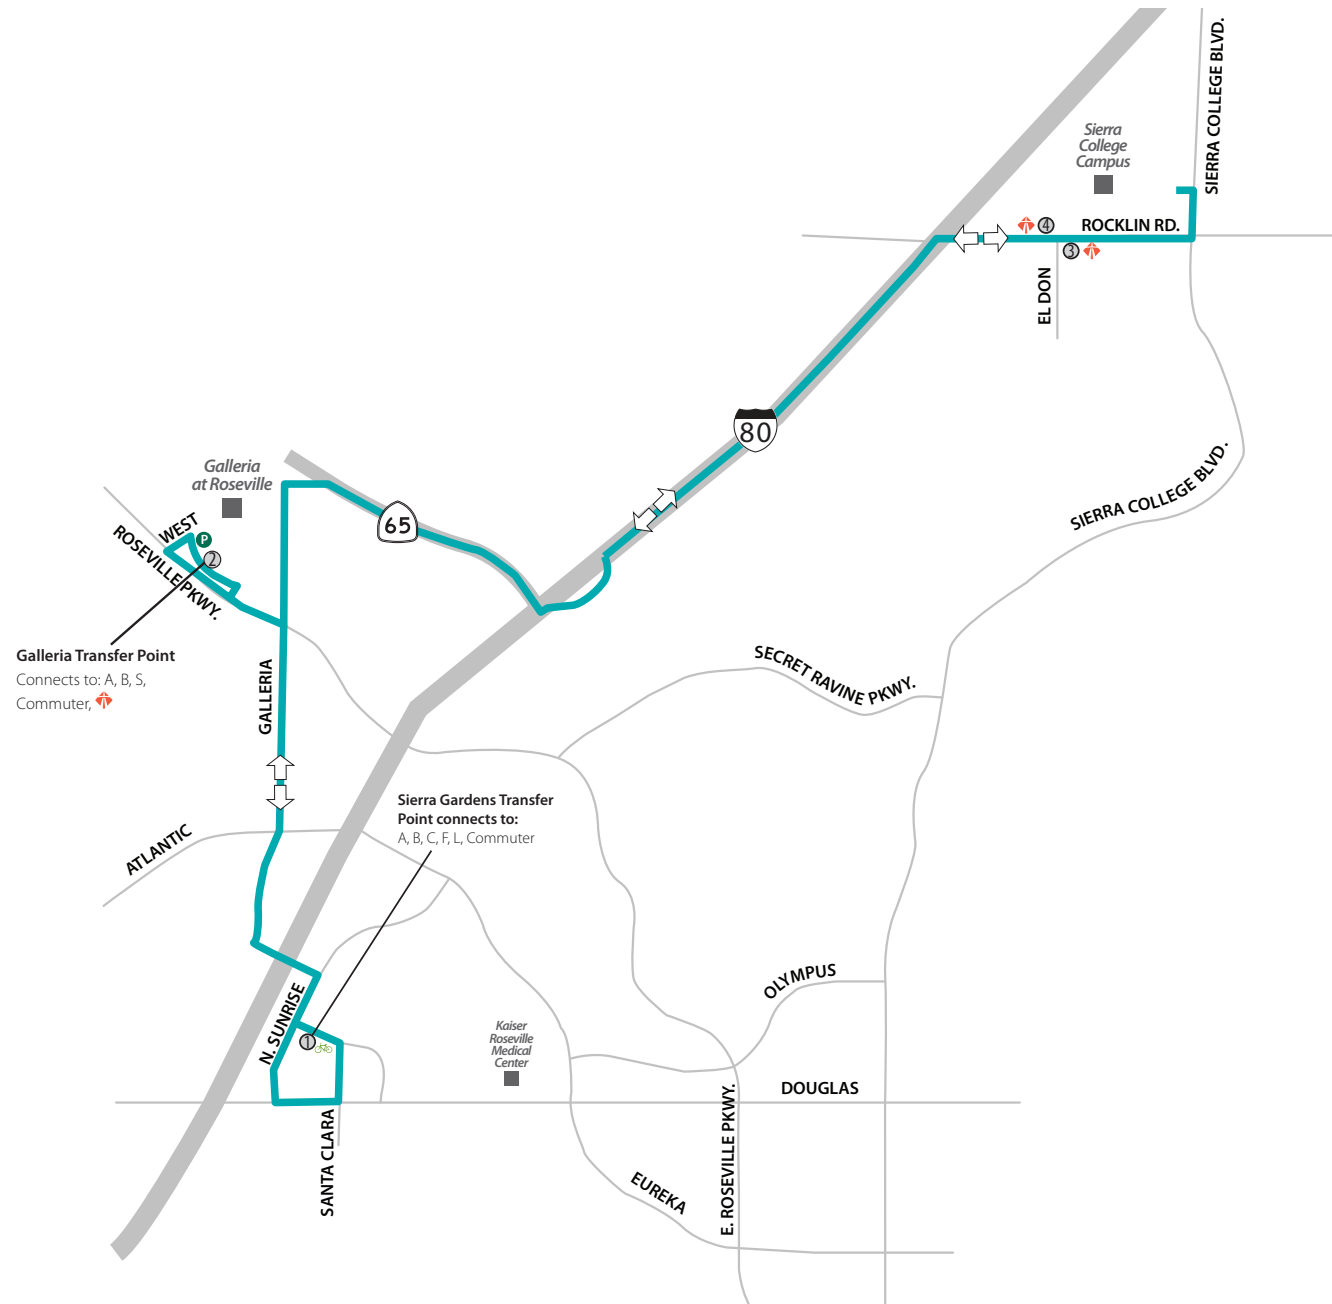

1 DEPART Sierra Gardens Transfer Point	2 Galleria Transfer Point	3 Rocklin Rd. at El Don	4 Rocklin Rd. past El Don	2 Galleria Transfer Point	1 ARRIVE Sierra Gardens Transfer Point
6:50 a.m.	7:00	--	7:20	7:35	7:45
8:50	9:00	--	9:20	9:35	9:45
10:50	11:00	--	11:20	11:35	11:45
<b>12:50 p.m.</b>	<b>1:00</b>	--	<b>1:20</b>	<b>1:35</b>	<b>1:45</b>
2:50	3:00	--	3:20	3:35	3:45
4:50	5:00	--	5:20	5:35	5:45

Monday–Friday service operates every other hour, 6:50 a.m. – 5:45 p.m.

This route does not operate on weekends.

**Legend**

- 1 Bus Stop
- ① Timed Stop
- P Park & Ride Lot
- Popular destinations
- Stop made by request
- 🚏 Served by Placer County Transit
- P.M. times shown in **bold**